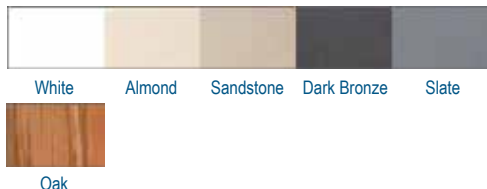

Single Hung, Double Hung and Sliding Window