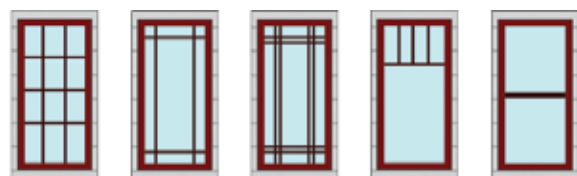

*Custom grille designs available