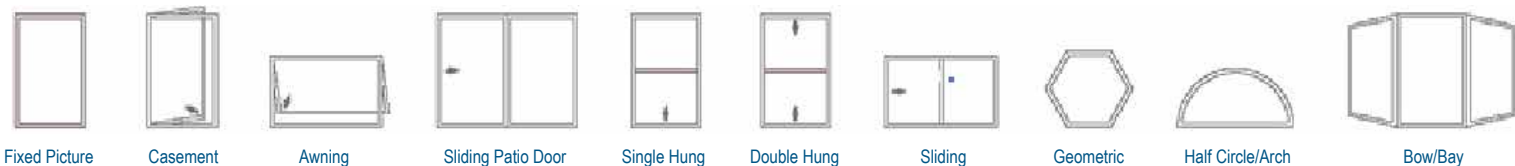

Window Styles

Exterior Trim Accessories: Nailing Fin, Aluminum Brick Mould, Aluminum Brick Mould with Nail Fin

Interior Trim Accessories: Jamb Extensions: 4-9/16", 6-9/16"; Pine and Oak

Simulated Divided Lights

725 Series Windows offer interior and exterior-applied Simulated Divided Lite (SDL) options* in a range of colors and patterns.

Interior (wood or composite)
Interior grille matches interior paint and color.
For windows with interior wood veneer, grille is ready to stain.

Exterior (aluminum)
Exterior grille matches exterior paint color