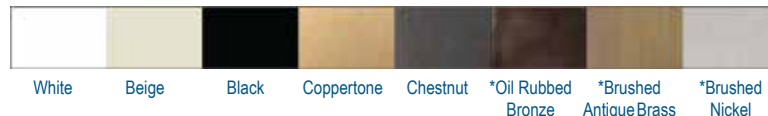

Hardware

* Decorative metal hardware available as upgrade option, additional costs may apply