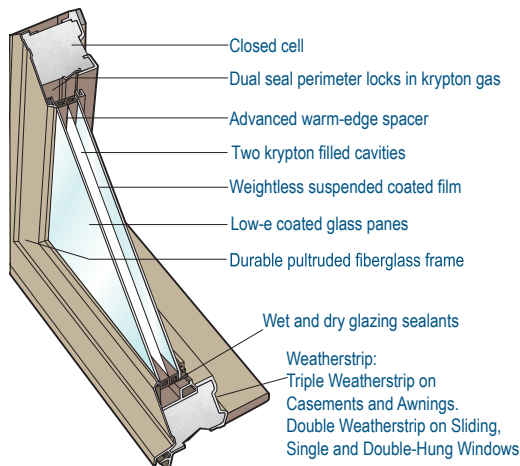

### 725 Series Full Frame NFRC Thermal Performance:

Styles	Alpenglass 7L					Alpenglass 7H				
	U-Factor	R-Value	SHGC	VT	CRF	U-Factor	R-Value	SHGC	VT	CRF
Picture Window LP	0.15	6.7	0.30	0.49	67	0.16	6.3	0.48	0.62	67
Picture Window HP	0.14	7.1	0.27	0.44	67	0.15	6.7	0.43	0.56	66
Casement	0.18	5.6	0.24	0.38	68	0.19	5.3	0.38	0.48	67
Awning	0.18	5.6	0.24	0.38	68	0.19	5.3	0.38	0.48	67
Single Hung	0.18	5.6	0.25	0.41	61	0.19	5.3	0.40	0.51	60
Double Hung	0.20	5.0	0.25	0.41	61	0.21	4.8	0.40	0.51	60
Horizontal Sliding	0.19	5.3	0.27	0.43	61	0.20	5.0	0.42	0.55	60
Sliding Patio Door	0.17	5.9	0.26	0.42	60	0.18	5.6	0.41	0.53	59

Effective with all shipments on or after December 1, 2013

**Alpenglass 7L** Designed to block unwanted heat gain during summer months, 7L low solar gain glass keeps south- and west-facing rooms cool in the summer and warm in the winter.