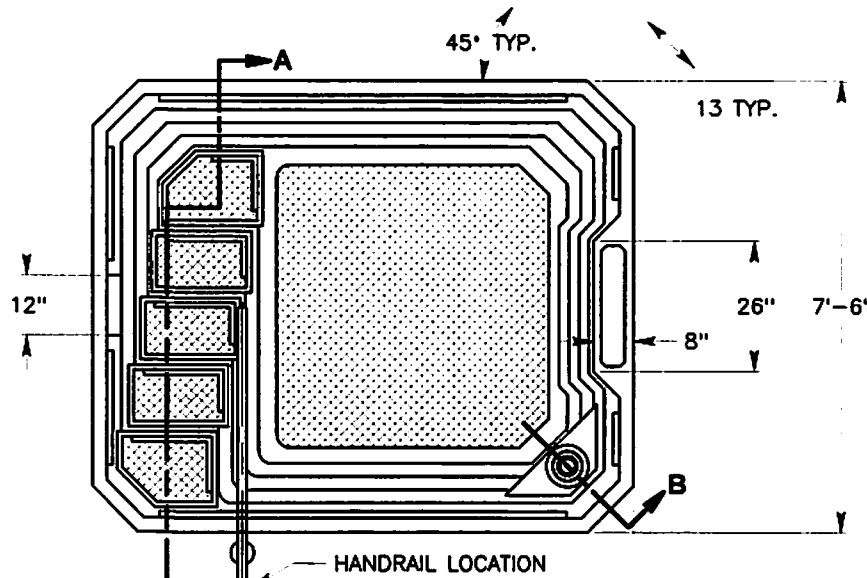

# Aqua Physio - Therapy Spa Model APT-9'

\* Depth is internal dimension (Allow 5/8" for part thickness).

<b>RIO SWIMSPAS</b>			
PIONEER OF SWIM 'N' SPAS • PHYSIO THERAPY SPAS			
TITLE: Aqua Physio-Therapy Spa APT-9' Depth 4'-6"			
DRN BY:	DATE:	DWG. NO.	REV.
J.H.P.	08-08-03	A-1600-001	C
APP BY:	DATE:	SCALE:	SHT OF
C.R.M.	08-08-03	5/16" = 1'-0"	1 1