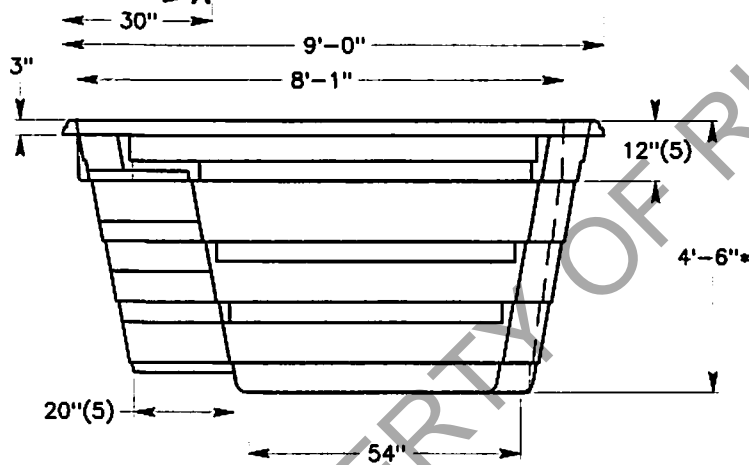

# Aqua Physio - Therapy Spa Model APT-9'

\* Depth is internal dimension (Allow 5/8" for part thickness).

<b>RIO SWIMSPAS</b>			
PIONEER OF SWIM 'N' SPAS • PHYSIO THERAPY SPAS			
TITLE: Aqua Physio-Therapy Spa APT-9' Depth 4'-6"			
DRN BY:	DATE:	DWG. NO.	REV.
J.H.P.	08-08-03	A-1600-001	C
APP BY:	DATE:	SCALE:	SHT OF
C.R.M.	08-08-03	5/16" = 1'-0"	1 1