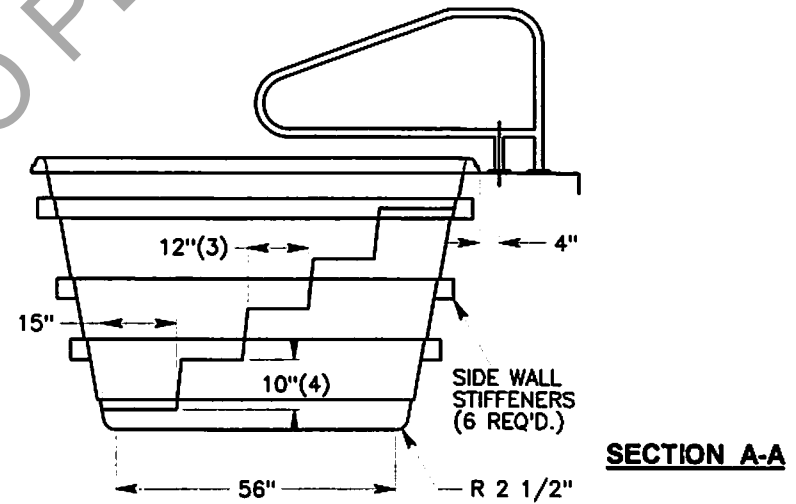

# Aqua Physio - Therapy Spa Model APT-9'

\* Depth is internal dimension (Allow 5/8" for part thickness).

<b>RIO SWIMSPAS</b>			
PIONEER OF SWIM 'N' SPAS • PHYSIO THERAPY SPAS			
TITLE: Aqua Physio-Therapy Spa APT-9' Depth 4'-6"			
DRN BY:	DATE:	DWG. NO.	REV.
J.H.P.	08-08-03	A-1600-001	C
APP BY:	DATE:	SCALE:	SHT OF
C.R.M.	08-08-03	5/16" = 1'-0"	1 1