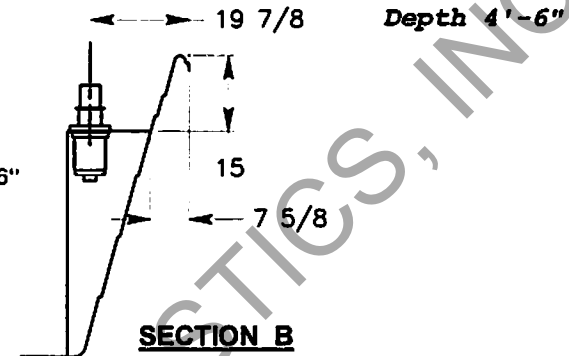

# Aqua Physio - Therapy Spa Model APT-9'

\* Depth is internal dimension (Allow 5/8" for part thickness).

<b>RIO SWIMSPAS</b>			
PIONEER OF SWIM 'N' SPAS • PHYSIO THERAPY SPAS			
TITLE: Aqua Physio-Therapy Spa APT-9' Depth 4'-6"			
DRN BY:	DATE:	DWG. NO.	REV.
J.H.P.	08-08-03	A-1600-001	C
APP BY:	DATE:	SCALE:	SHT OF
C.R.M.	08-08-03	5/16" = 1'-0"	1 1