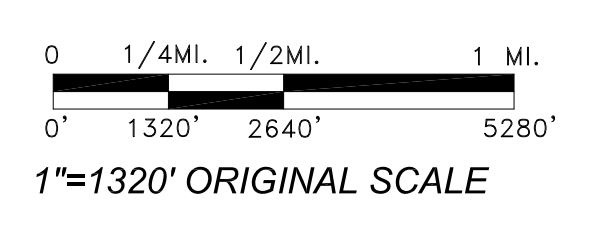

1. **LEGEND:**
2. UTILITY DISTRICT SERVICE AREA (APPROXIMATE BOUNDARY)
   - ARVADA OUT OF CITY SERVICE AREA (ARVADA SERVICE AREA WITHIN CITY BOUNDARY UNLESS OTHERWISE SHOWN)
   - ARVADA DISTRIBUTOR CONTRACT AREA
   - RALSTON VALLEY WATER & SAN. DISTRICT (FACILITIES NORTH OF LINE ARE OWNED, OPERATED, AND MAINTAINED BY ARVADA)
   - JEFFERSON CENTER METROPOLITAN DISTRICT NO. 1 THRU 6
   - JEFFERSON CENTER METRO. DIST. POSSIBLE FUTURE INCLUSIONS
   - MOFFAT TUNNEL DISTRICT BOUNDARY (PREFERRED AREA NORTH & EAST OF BOUNDARY, UNPREFERRED AREA SOUTH & WEST OF BOUNDARY)
   - CITY OF ARVADA BOUNDARY

NOTE:
THIS MAP IS FOR REFERENCE PURPOSES ONLY; NO GUARANTEE IS MADE AS TO IT'S ACCURACY. CONTACT THE INDIVIDUAL DISTRICTS TO VERIFY ACTUAL AND CURRENT BOUNDARIES.

CITY OF ARVADA, COLORADO

WATER & SANITATION DISTRICT SERVICE AREAS

DATE: 6 - 2009