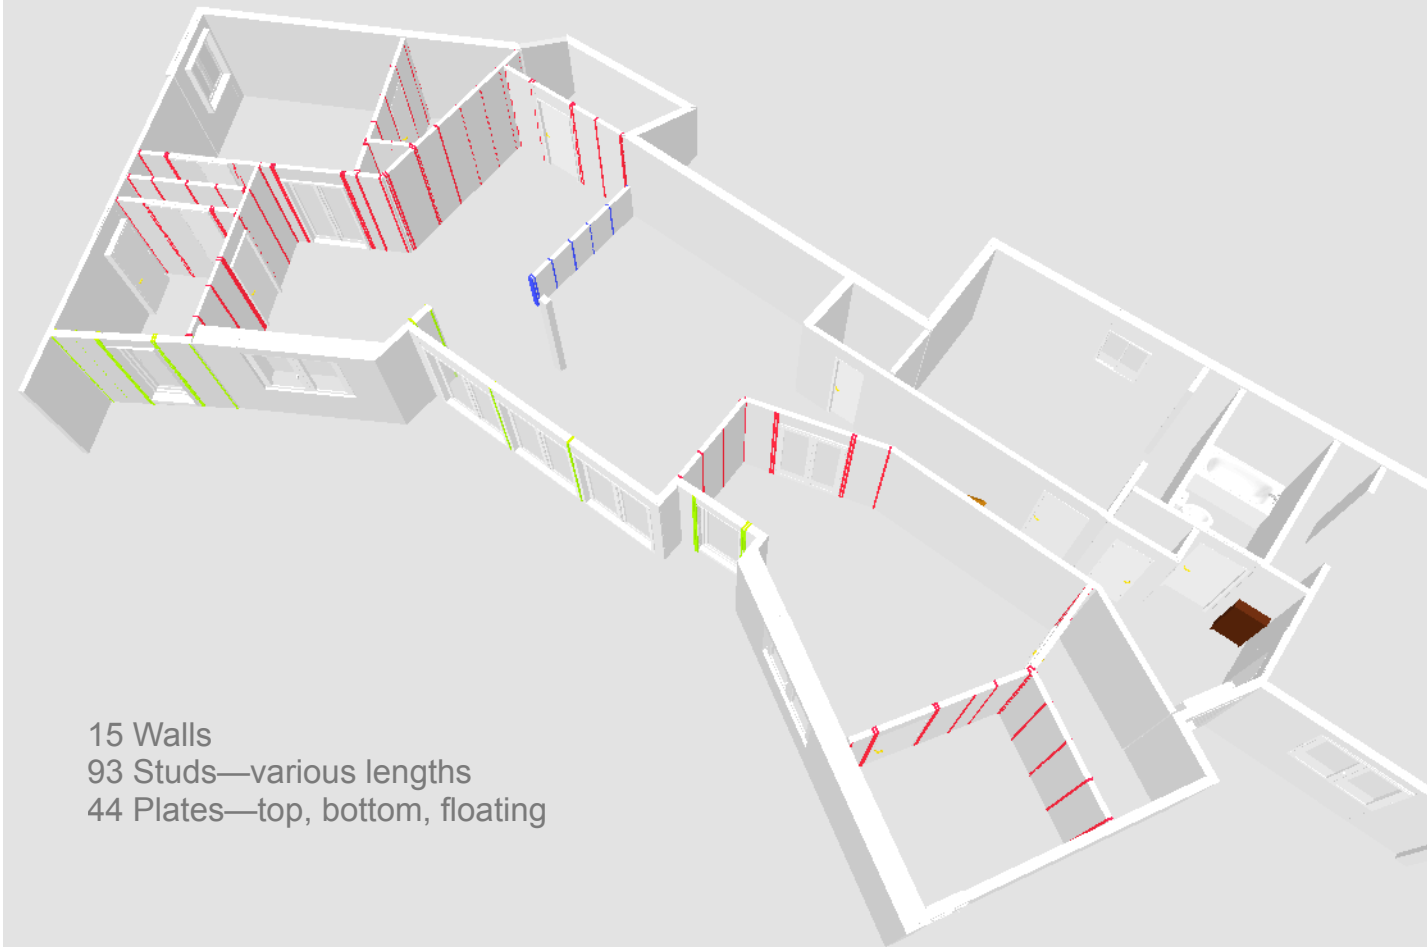

Dibble Remodel

Detail Stud Drawing
24" OC

15 Walls
93 Studs—various lengths
44 Plates—top, bottom, floating