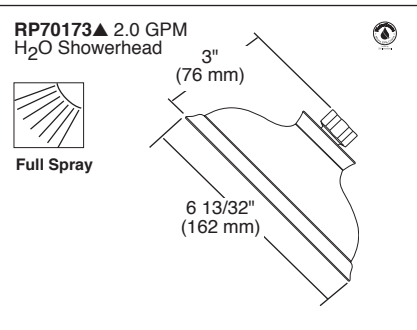

Submitted Model No.: _____

Specific Features: _____

▲ Designate Proper Finish Suffix

Delta reserves the right (1) to make changes in specifications and materials, and (2) to change or discontinue models, both without notice or obligation. Dimensions are for reference only. See current full-line price book or www.deltafaucet.com for finish options and product availability.

- Lahara® Bath Collection
- Valve Only (T17038 Series)
- Shower Only (T17238 Series)
- Tub/Shower (T17438 Series)