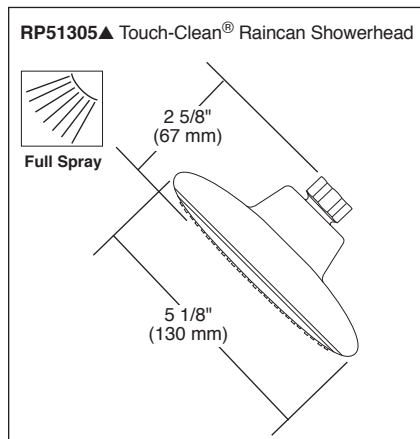

Submitted Model No.: _____

Specific Features: _____

▲ Designate Proper Finish Suffix

Delta reserves the right (1) to make changes in specifications and materials, and (2) to change or discontinue models, both without notice or obligation. Dimensions are for reference only. See current full-line price book or www.deltafaucet.com for finish options and product availability.

- Lahara® Bath Collection
- Valve Only (T17038 Series)
- Shower Only (T17238 Series)
- Tub/Shower (T17438 Series)