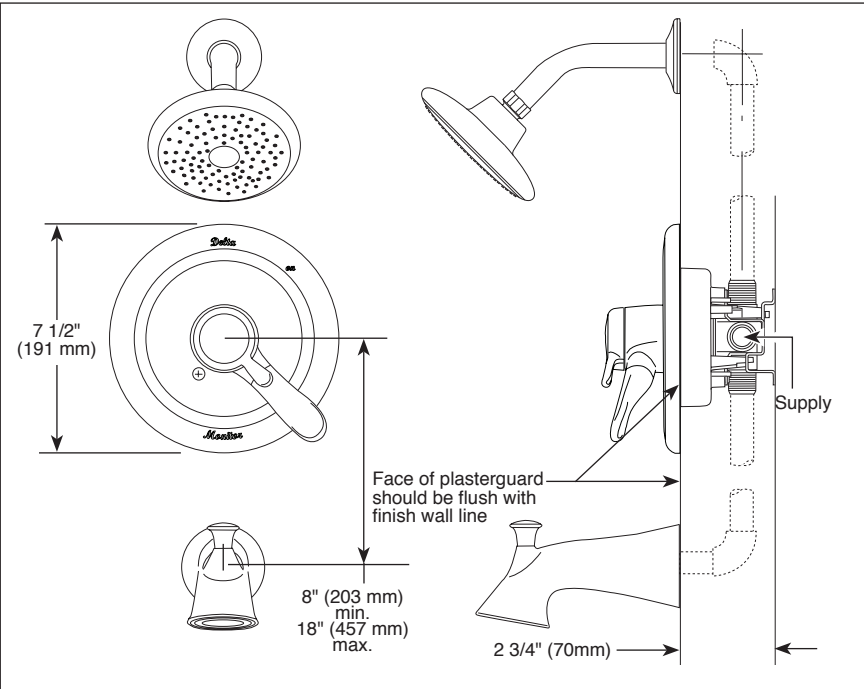

Submitted Model No.: _____

Specific Features: _____

▲ Designate Proper Finish Suffix

Delta reserves the right (1) to make changes in specifications and materials, and (2) to change or discontinue models, both without notice or obligation. Dimensions are for reference only. See current full-line price book or www.deltafaucet.com for finish options and product availability.

- Lahara® Bath Collection
- Valve Only (T17038 Series)
- Shower Only (T17238 Series)
- Tub/Shower (T17438 Series)