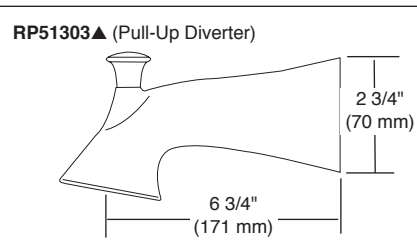

Submitted Model No.: _____

Specific Features: _____

▲ Designate Proper Finish Suffix

Delta reserves the right (1) to make changes in specifications and materials, and (2) to change or discontinue models, both without notice or obligation. Dimensions are for reference only. See current full-line price book or www.deltafaucet.com for finish options and product availability.